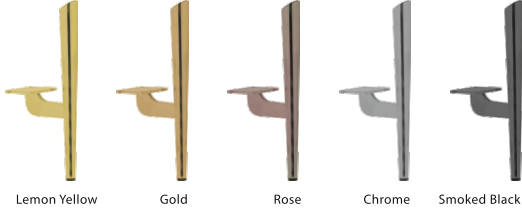

Lemon Yellow Gold Rose Chrome Smoked Black