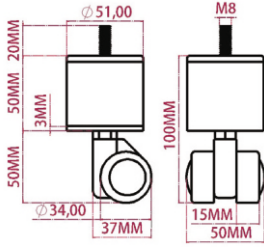

TEKERLEKLI

KOD CODE	RENK COLOR	ÖLÇÜ H	
HK-450-C	KROM/CHROME	100mm	120
HK-450-R	RAL RENKLER/RAL COLORS	100mm	100
HK-451-C	KROM/CHROME	150mm	120
HK-451-R	RAL RENKLER/RAL COLORS	150mm	100