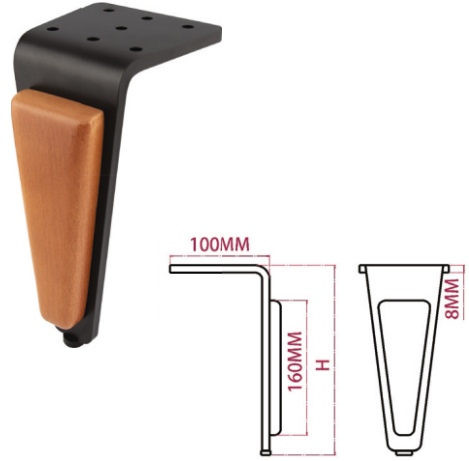

OLIMPOS

KOD CODE	RENK COLOR	ÖLÇÜ H	
HK-220-R	RAL RENKLER/RAL COLORS	160mm	25
HK-221-R	RAL RENKLER/RAL COLORS	200mm	25