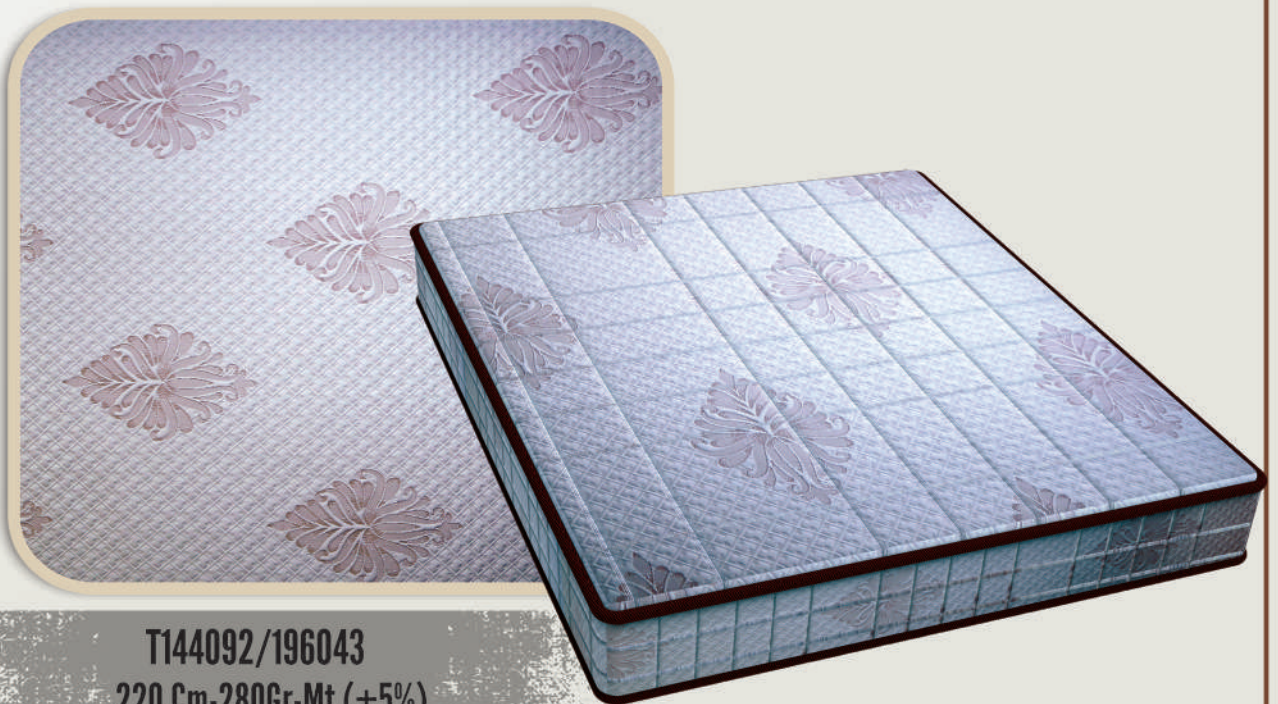

FABRIC MODELS & COMBINATION

FRESH BED/168562
220 Cm-280Gr-Mt ($\pm 5\%$)

SILVER CARE/192443
220 Cm-280Gr-Mt ($\pm 5\%$)

FABRIC MODELS & COMBINATION

T133376/205778
220 Cm-280Gr-Mt (+5%)

T144092/196043
220 Cm-280Gr-Mt (+5%)