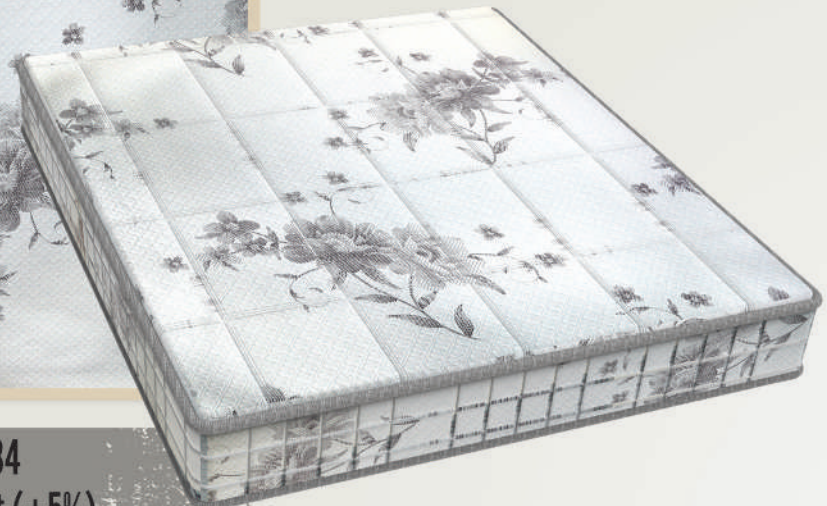

FABRIC MODELS & COMBINATION

NOVA/258193
220 Cm-250Gr-Mt (+5%)

TESLA-258192
220 Cm-250Gr-Mt (+5%)

FABRIC MODELS & COMBINATION

SWEET DREAMS/192178
220 Cm-250Gr-Mt ($\pm 5\%$)

LUKANTE/167503
220 Cm-250Gr-Mt ($\pm 5\%$)

FABRIC MODELS & COMBINATION

iNCi/260134
220 Cm-280Gr-Mt ($\pm 5\%$)

LEMIS/185088
220 Cm-280Gr-Mt ($\pm 5\%$)

FABRIC MODELS & COMBINATION

LEAFYA/185360
220 Cm-280Gr-Mt ($\pm 5\%$)

T132982B/185085
220 Cm-280Gr-Mt ($\pm 5\%$)